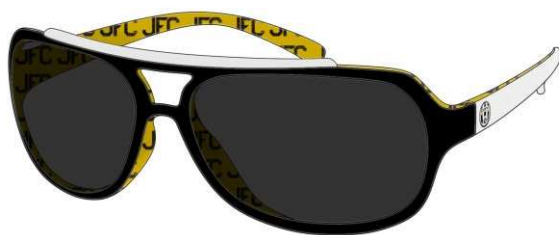

JUVENTUS

EYEWEAR

SOLE KIDS

JFC301-01

JFC301-02

JFC302-01

JFC302-02

SOLE KIDS

JFC303-01

JFC303-02

JFC304-01

JFC304-02

SOLE KIDS

JFC305-01

JFC305-02

JFC306-01

JFC306-02

SOLE KIDS

JFC3824-01

JFC3824-03

**COLLEZIONE
OCCHIALI**

SOLE TEEN

SOLE TEEN

JFC002